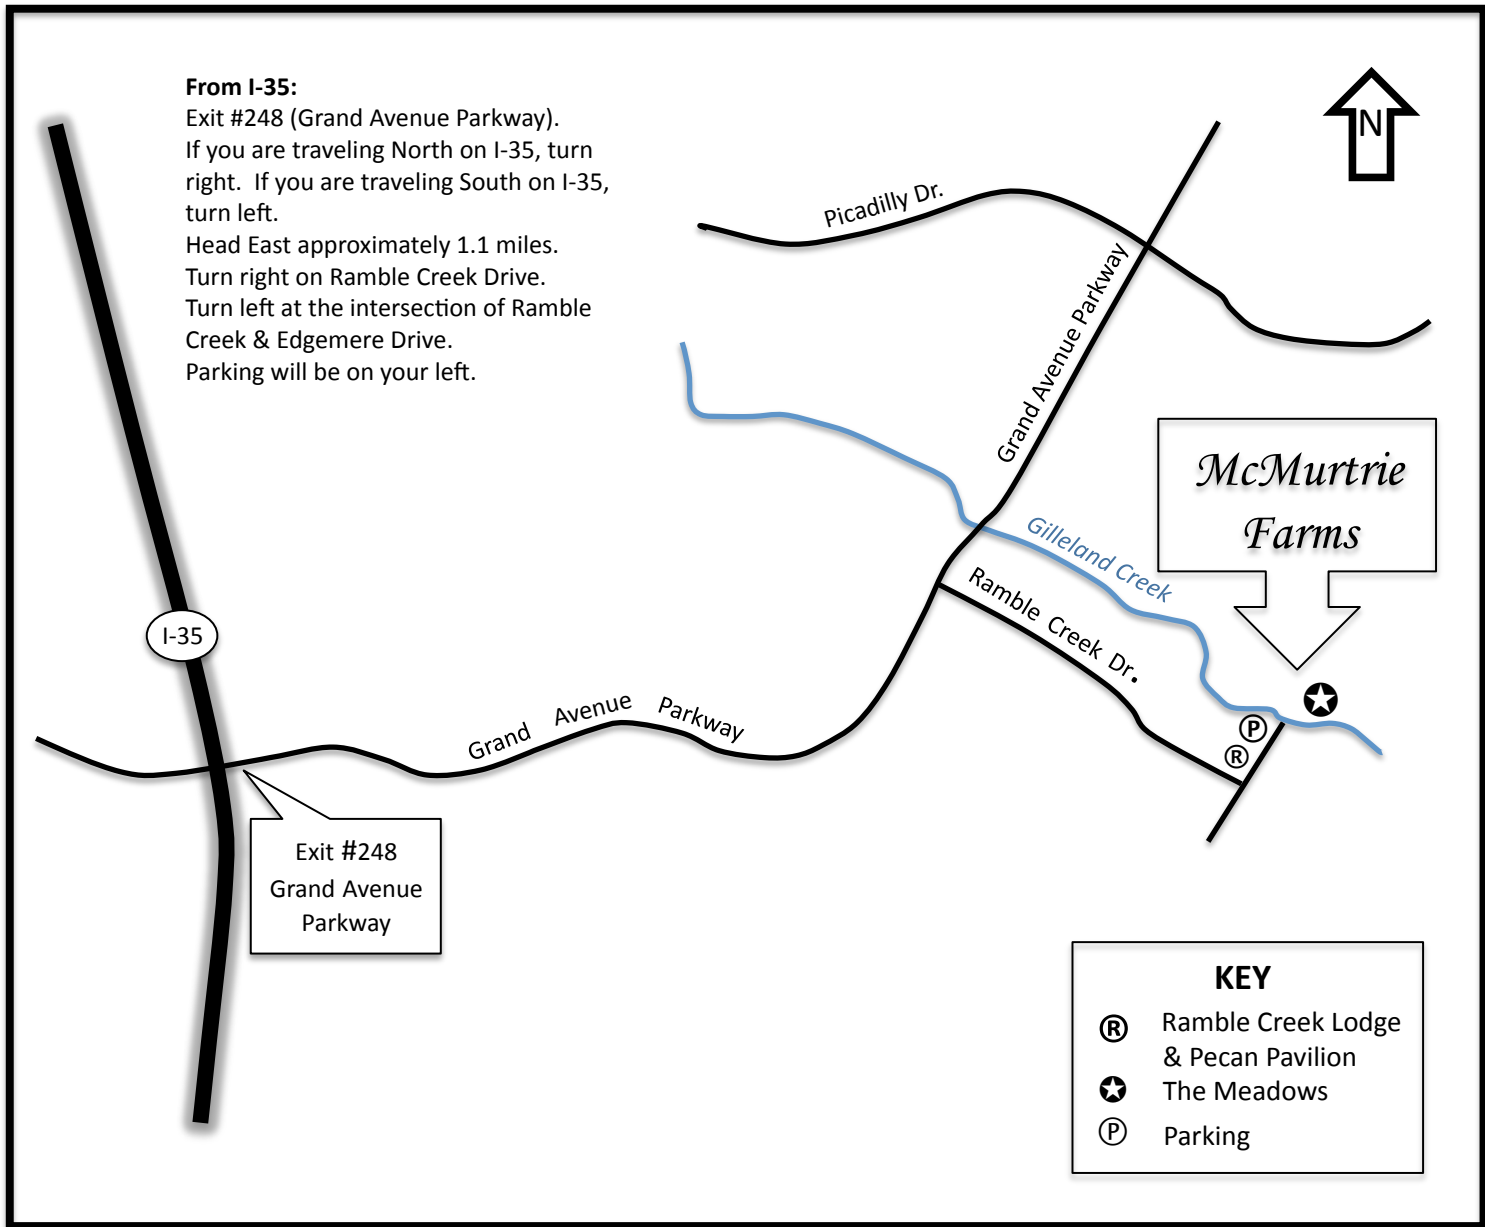

From I-35:

Exit #248 (Grand Avenue Parkway).

If you are traveling North on I-35, turn right. If you are traveling South on I-35, turn left.

Head East approximately 1.1 miles.

Turn right on Ramble Creek Drive.

Turn left at the intersection of Ramble Creek & Edgemere Drive.

Parking will be on your left.

*McMurry
Farms*

I-35

Exit #248
Grand Avenue
Parkway

Grand Avenue Parkway

Picadilly Dr.

Grand Avenue Parkway

Gilleland Creek

Ramble Creek Dr.

KEY

- Ⓜ Ramble Creek Lodge & Pecan Pavilion
- ★ The Meadows
- Ⓟ Parking